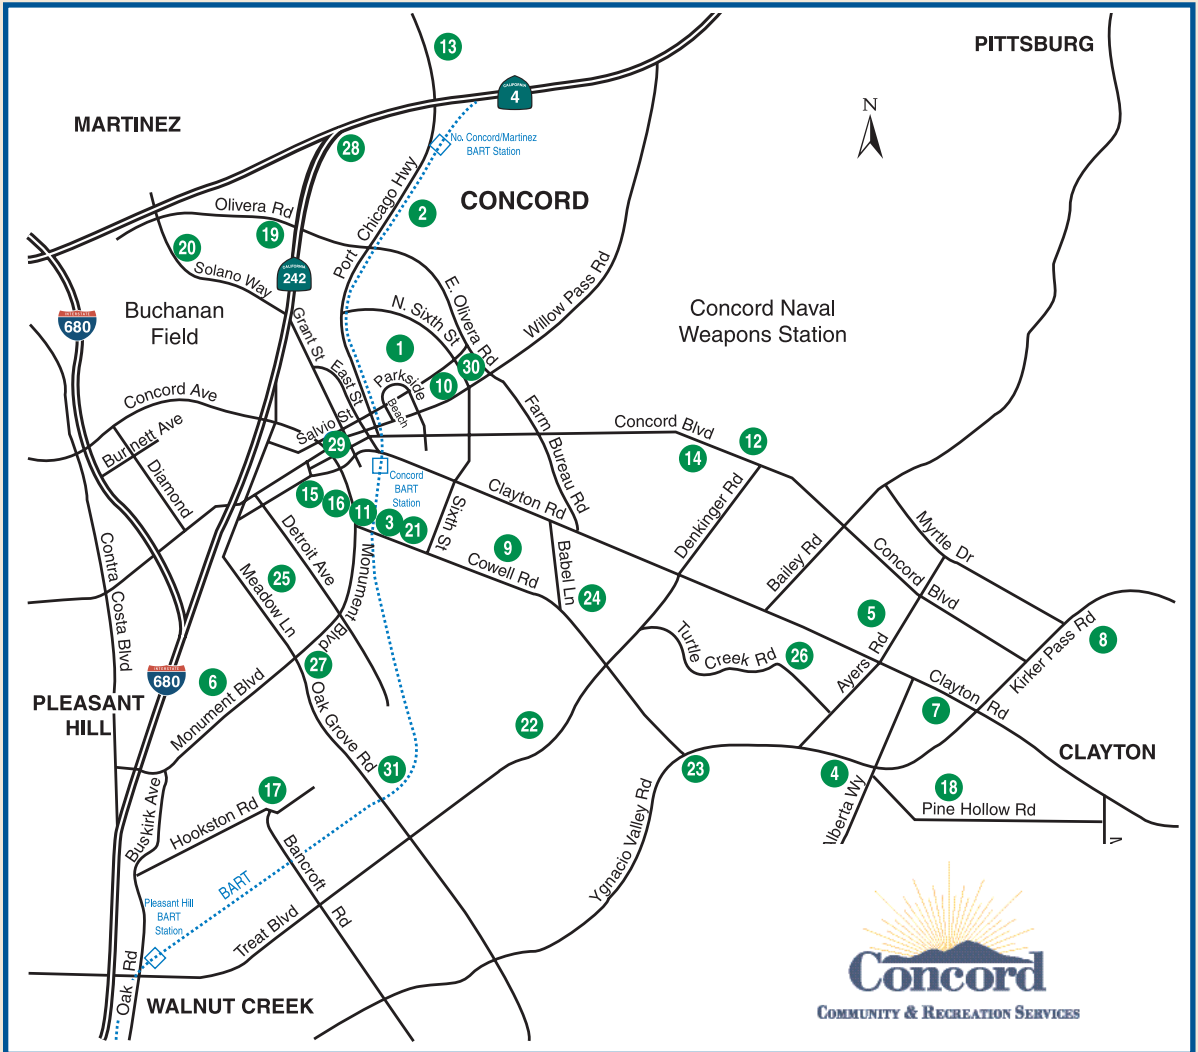

# Concord Parks

## Legend

- |  |                               |                                       |
|--|-------------------------------|---------------------------------------|
| 1. John F. Baldwin Park                            | 11. Concord Skate Park        | 22. Lime Ridge Open Space             |
| 2. BART Linear Park                                | 12. Dave Brubeck Park         | 23. Greater Lime Ridge Open Space     |
| 3. BART Park                                       | 13. Diablo Creek Golf Course  | 24. Markham Nature Park and Arboretum |
| 4. Boatwright Youth Sports Complex                 | 14. El Dorado Middle School   | 25. Meadow Homes Park                 |
| 5. Brazil Quarry                                   | 15. Ellis Lake Park           | 26. Newhall Community Park            |
| 6. Cambridge Park                                  | 16. Galindo House and Gardens | 27. Rick Seers Park                   |
| 7. Centre Concord                                  | 17. Len Hester Park           | 28. Sun Terrace Park                  |
| 8. Sleep Train Pavilion                            | 18. Highlands Park            | 29. Todos Santos Plaza                |
| 9. Concord Community Park                          | 19. Hillcrest Community Park  | 30. Willow Pass Community Park        |
| 10. Concord Community & Recreation Services Office | 20. Iron Horse Park           | 31. Ygnacio Valley Park               |
|  | 21. Krueger Fields            |                                       |